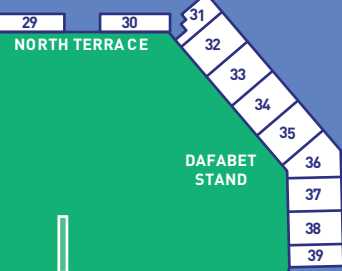

↑ 20 minutes walk to Chester-le-Street Station

Footbridge To Town Centre

SEAT UNIQUE RIVERSIDE HOME OF DURHAM CRICKET

Park Road Central

Park Road South

Bradman Drive

River Wear

Ropery Lane

Lumley New Road

Ropery Lane

Riverside Park

Car Parking

Underpass To Ground

Media & Broadcast Parking

Car Parking

Car Parking

GATE 4

GATE 5

GATE 6

GATE 3
MAIN ENTRANCE

Geoff Cook Suite & Lounge

Lumley & Vertu Mini Lounge

Sticky Wicket

GATE 2

Colin Milburn Lounge & Exec Boxes

Main Reception & Club Shop

Graveney Lounge

GATE 1

Castle View & Cathedral Suite

Health Club

NORTH TERRACE

NORTH WEST TERRACE

DON ROBSON PAVILION

SOUTH WEST TERRACE

SOUTH TERRACE

MEDIA CENTRE

SPORTS PAVILION

INDOOR SCHOOL

Multi Faith Area

Changing Places

Sensory Room

- First Aid Posts
- Food/bar concessions
- Toilet
- Merchandise Shop
- Ticket Office
- Lounge/Suite